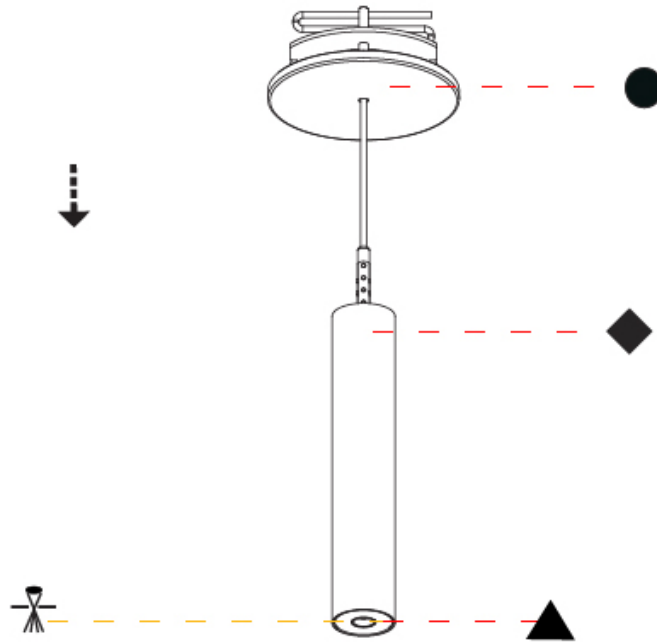

HANGOVER PLUG MONOPOINT RECESSED CANOPY SUSPENSION

A30839-

PROJECT _____

TYPE _____

SPECIFIER _____

QUANTITY _____

DATE _____

A